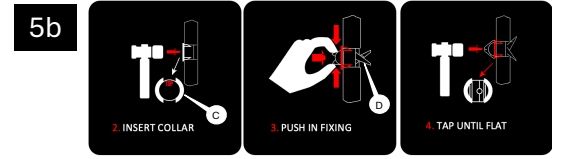

**BULLFIX** Bullfix Window Bar Installation Instructions

**MULTIPLE FIXING METHODS**

For Mounting To Plasterboard

For Mounting To Wood Studs

For Mounting To Masonry

<https://bullfix-fixings.com>

For more information on how to use Bullfix Plasterboard fixings scan this QR code